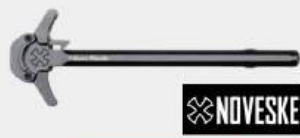

Benelli

\$2,299.99

BENELLI SUPERNOVA TACTICAL W/PISTOL GRIP, 12GA, 18"

Benelli

\$629.99

EOTECH EXPS3, DCR
RETICLE, BLK

\$819.99

HUXWRX FLOW 6K, 6MM,
5.5", BLK

\$1,299.99

SUREFIRE SOCOM556 RC3,
5.56MM, 6.3", BLK

\$1,749.99

PRIMARY ARMS PLX
COMPACT, 1-8X24, SFP,
30MM, ACSS NOVA, BLK

\$1,499.99

TRIJICON RCR, 3.25MOA,
RED DOT, BLK

\$999.99

NOVESKE LOVE HANDLE,
BLK

\$104.99

VERTX URBAN GHOST
PACK, SHOCK CORD

\$174.99

GARMIN FENIX 7S,
STEEL/GRAPHITE

\$649.99

MANTIS BLACKBEARD X
AUTO RESETTING TRIGGER
SYSTEM, RED

\$319.99

MANTIS MANTIS X10 ELITE
SHOOTING PERFORMANCE
SYSTEM